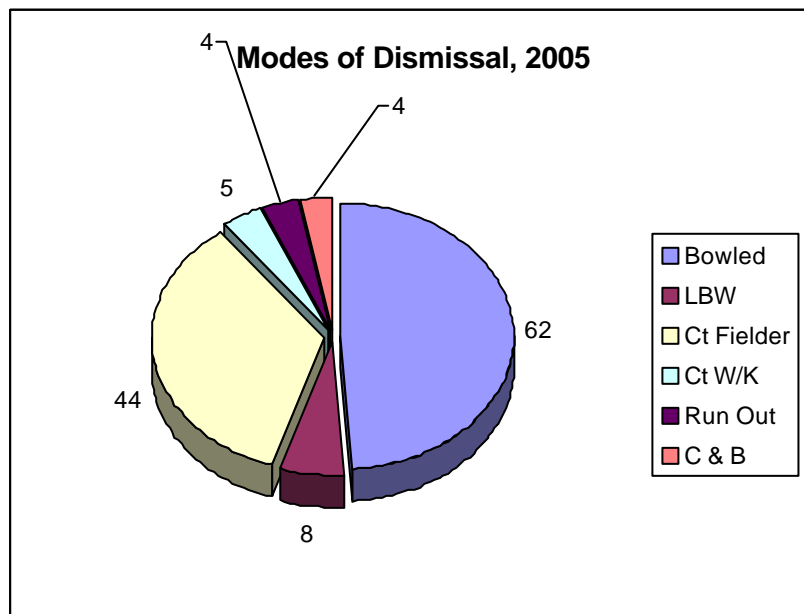

Other Notable Partnerships of 50 and over:

Wicket	P'ship	Batsmen	Opposition	Time
1st Wicket	88	S.Munir & Naveed	Pangbourne (H)	48 Mins
1st Wicket	52	S.Munir & Naveed	Bradfield (H)	35 Mins
2nd Wicket	64	S.Munir & G.Masters	Wargrave (A)	29 Mins
3rd Wicket	83*	G.Masters & M.Woodley	Wargrave (H)	44 Mins
3rd Wicket	73	G.Masters & E.Pettit-Mills	Pangbourne (H)	49 Mins
3rd Wicket	70*	G.Masters & E.Pettit-Mills	Wargrave (A)	43 Mins
3rd Wicket	67	L.Woodley & M.Woodley	Livingston (Sun)	43 Mins
3rd Wicket	50	G.Masters & L.Woodley	Pangbourne (A)	59 Mins
4th Wicket	55	G.Masters & M.Woodley	Ashford Hill (H)	45 Mins
5th Wicket	52	E.Pettit-Mills & Naveed	Mortimer	27 Mins
7th Wicket	87	D.Jolliffe & M.Woodley	Yattendon	50 Mins

* unbroken partnership

Partnerships with (H) or (A) refer to either home or away, when we played a team twice this season. Sat and Sun refer to the partnerships being made on the Saturday or Sunday against Livingston.

The following player(s), played for our opposition as they were short of players.

	Mt's	Inn's	Not out	Run's	Ave	HS
Norman Hogg	1	1	0	0	0.00	0 for Whitchurch

The following players, played but did not bat: Keith Hogg also for Whitchurch & Jeremy Ogden for Livingston (Sun)

Match Results:

Opponent	Venue	Result
Whitchurch	(H)	Match Drawn
Pangbourne	(A)	Won by 5 Wickets
Wargrave	(A)	Won by 8 Wickets